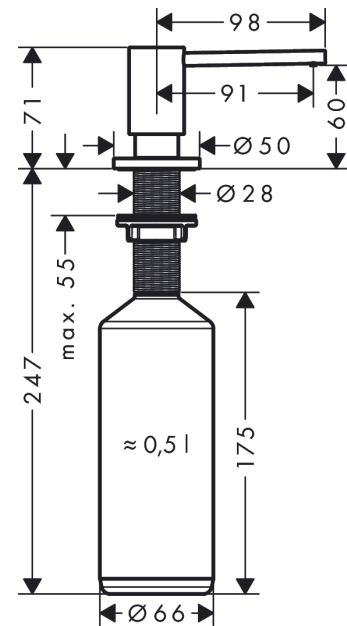

**A41 Soap-/ lotion dispenser**Surfaces: **Matt Black** Article Number: **40438670****Description****product features**

- suitable for matched design to selected kitchen mixers
- projection 91 mm
- material: durable metal construction
- non-corroding outlet pipe
- filling capacity 500 ml
- dosage 2 ml
- easy to fill up from the top
- for installation in worktops up to 55 mm
- easy and save installation without tools needed
- mounting hole with 28 - 35 mm diameter needed

**Product image****Scale drawing**

**A41 Soap-/ lotion dispenser**

Surfaces: **Matt Black** Article Number: **40438670**

**Exploded Drawing**

Year of production: >10/20

**A41 Soap-/ lotion dispenser**

Surfaces: **Matt Black** Article Number: **40438670**

**Spare part list**

Year of production: >10/20

<b>Pos.</b>	<b>Description</b>	<b>Article Number</b>	<b>Price</b>	<b>PU</b>
1	pump	93281670	-	1
2	escutcheon	93282670	-	1
3	bottle for lotion dispenser	93278000	-	1