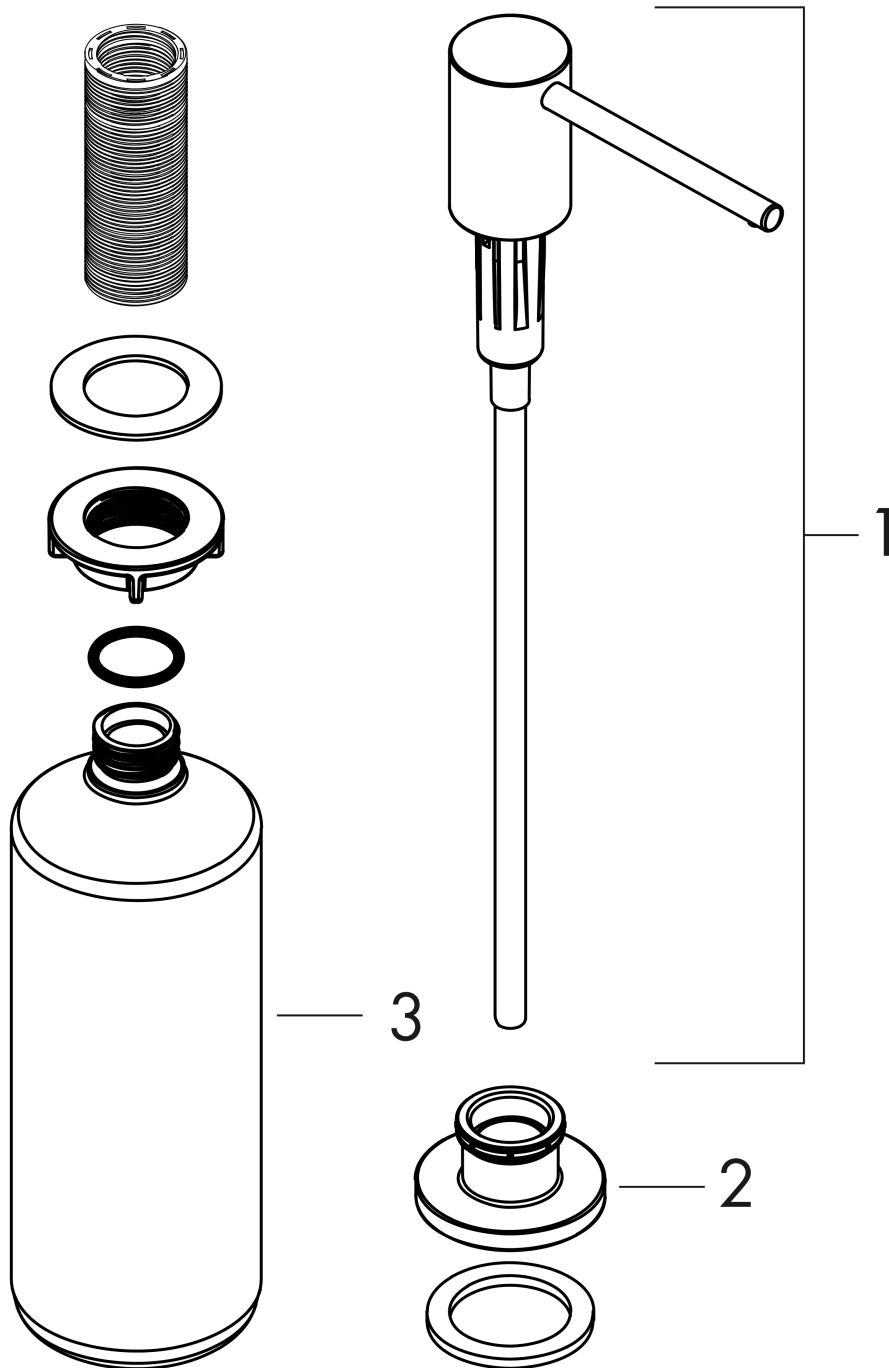

**A41 Soap-/ lotion dispenser**Surfaces: **Matt Black** Article Number: **40438670****Description****product features**

- suitable for matched design to selected kitchen mixers
- projection 91 mm
- material: durable metal construction
- non-corroding outlet pipe
- filling capacity 500 ml
- dosage 2 ml
- easy to fill up from the top
- for installation in worktops up to 55 mm
- easy and save installation without tools needed
- mounting hole with 28 - 35 mm diameter needed

**Product image****Scale drawing**

**A41 Soap-/ lotion dispenser**

Surfaces: **Matt Black** Article Number: **40438670**

**Exploded Drawing**

Year of production: >10/20

**A41 Soap-/ lotion dispenser**

Surfaces: **Matt Black** Article Number: **40438670**

**Spare part list**

Year of production: >10/20

<b>Pos.</b>	<b>Description</b>	<b>Article Number</b>	<b>Price</b>	<b>PU</b>
1	pump	93281670	-	1
2	escutcheon	93282670	-	1
3	bottle for lotion dispenser	93278000	-	1